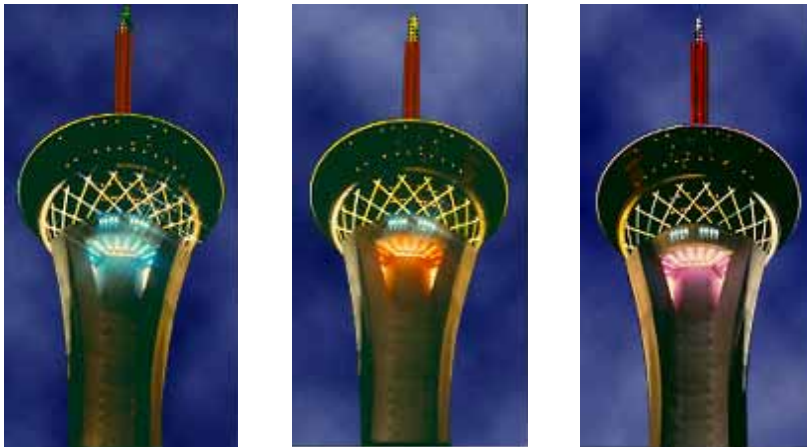

## Wrapped in Light

Performance light installations - provocative, engaging, exciting.

CASINO DU MONTREAL, QUEBEC, CANADA

HARRAH'S MASQUERADE TOWER, NEW ORLEANS, LOUISIANA

## Landmark Light Choreography

Our landmark lighting design performs a unique light and video show with original music score, using innovative new technologies and special effects created, designed and produced by John Levy Lighting Productions.

THE STRATOSPHERE TOWER, LAS VEGAS, NEVADA

*Lumen West Award: Excellence in Lighting Design*